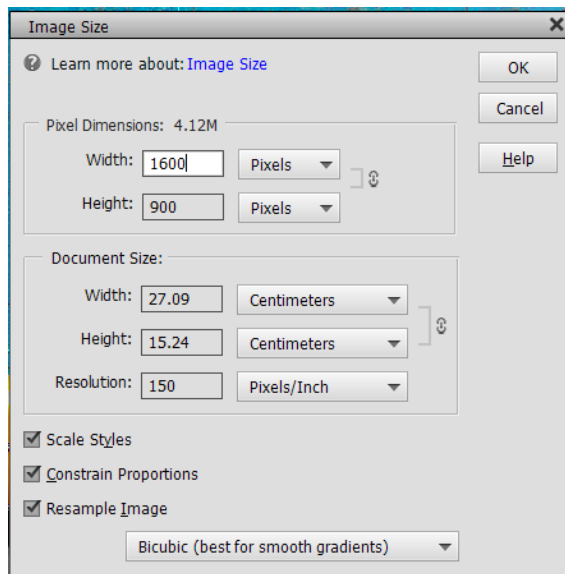

## Resizing in Photoshop Elements (Method 1)

- 1) Use **File > Open** to open your image. We are going to resize it to 1600 x 1200.

- 2) Next, change the image size so that its largest dimension is either 1600 wide or 1200 tall, by selecting **Image > Resize... > Image Size**:

- 3) Next change the canvas size to 1600 x 1200, by selecting: **Image > Resize... > Canvas Size**:

Ensuring the **Anchor**: is set to the centre position and the **Canvas Extension colour** is set to black