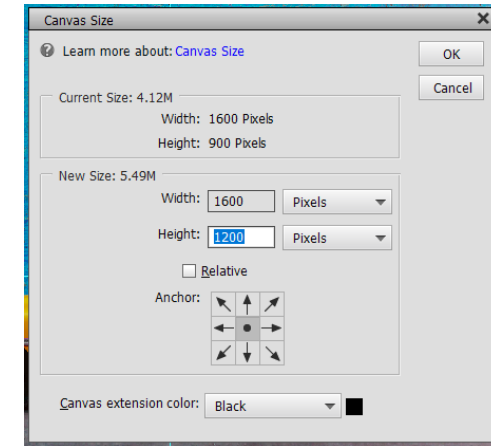

## Resizing in Photoshop Elements (Method 1)

- 1) Use **File > Open** to open your image. We are going to resize it to 1600 x 1200.

- 2) Next, change the image size so that its largest dimension is either 1600 wide or 1200 tall, by selecting **Image > Resize... > Image Size**:

- 3) Next change the canvas size to 1600 x 1200, by selecting: **Image > Resize... > Canvas Size**:

Ensuring the **Anchor**: is set to the centre position and the **Canvas Extension colour** is set to black